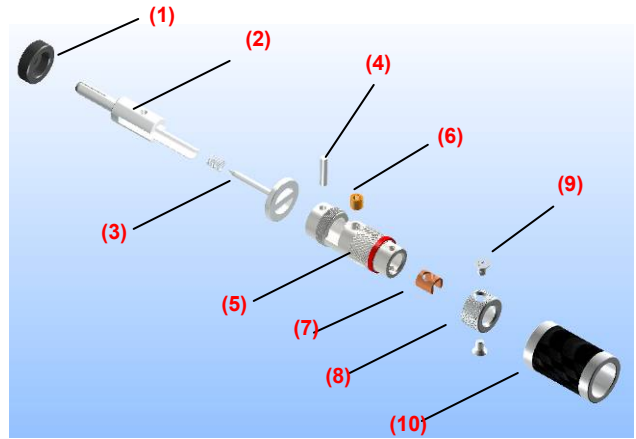

FURUTECH

PURE TRANSMISSION

AEx
オーディオ銘機賞
Audio Excellence Award 2008

New for 2009! High End Performance Banana Connector

CF-202(R)

Features

- α (Alpha) Pure Copper rhodium-plated center conductor
- α (Alpha) Nonmagnetic stainless steel body
- Carbon fiber and Nonmagnetic stainless steel housing
- Conductor wire fixed by screw set or soldering.
- Specially designed fixed wire construction to ensure the stability of the conductor's contact.
- Furutech special composite damping ring.
- Specified for wire diameters max. 5.5mm
- Dimensions: 15.2mm diameter x 64.2mm overall length

Specially engineered set screw construction to ensure firm contact with Alpha Pure Copper conductor

Specially engineered Conductor wires fixed construction

Parts:

- (1) Composite damping ring**
- (2) Center conductor**
- (3) Center conductor locking set**
- (4) Positioning pin**
- (5) Nonmagnetic stainless steel body**
- (6) Set screw**
- (7) Wire compression clamp**
- (8) Nonmagnetic stainless end ring**
- (9) Cable hold screw**
- (10) Carbon fiber and Nonmagnetic Stainless steel housing**