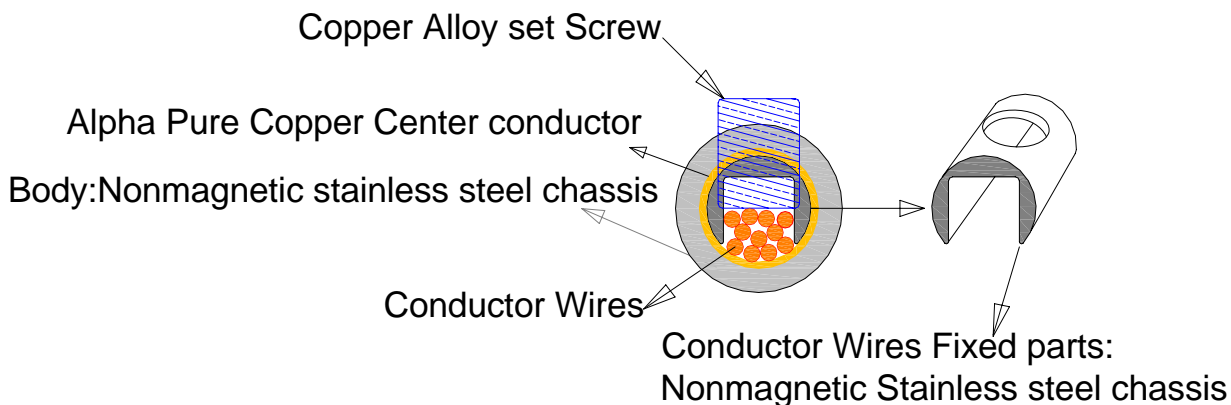

FURUTECH

PURE TRANSMISSION

AEx
オーディオ銘機賞
Audio Excellence Award 2008

New for 2009! High End Performance Banana Connector

CF-202(R)

Features

- α (Alpha) Pure Copper rhodium-plated center conductor
- α (Alpha) Nonmagnetic stainless steel body
- Carbon fiber and Nonmagnetic stainless steel housing
- Conductor wire fixed by screw set or soldering.
- Specially designed fixed wire construction to ensure the stability of the conductor's contact.
- Furutech special composite damping ring.
- Specified for wire diameters max. 5.5mm
- Dimensions: 15.2mm diameter x 64.2mm overall length

Specially engineered set screw construction to ensure firm contact with Alpha Pure Copper conductor

Specially engineered Conductor wires fixed construction

Parts:

- (1) Composite damping ring**
- (2) Center conductor**
- (3) Center conductor locking set**
- (4) Positioning pin**
- (5) Nonmagnetic stainless steel body**
- (6) Set screw**
- (7) Wire compression clamp**
- (8) Nonmagnetic stainless end ring**
- (9) Cable hold screw**
- (10) Carbon fiber and Nonmagnetic Stainless steel housing**